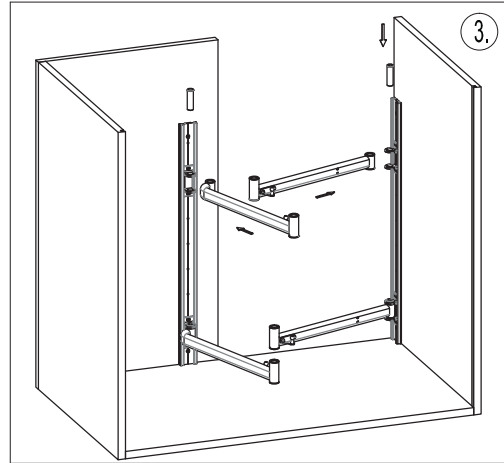

S-3103

S-3105

Turnboard Secret Corner Mechanism Mounting Instructions (Left)

W	Min : 810 mm
D	Min : 460 mm
H	Min : 600 mm
C	Min : 400 mm

KULLANILAN PARÇALAR ITEMS PART		
ADET PCS.	PARÇA RESMİ PART DRAWING	NO
2		1
2		2
2		3
2		4
4		5
2		6
4		7
4		8
2		9
36		10

Direction: Sol-Left

Direction: Sağ-Right