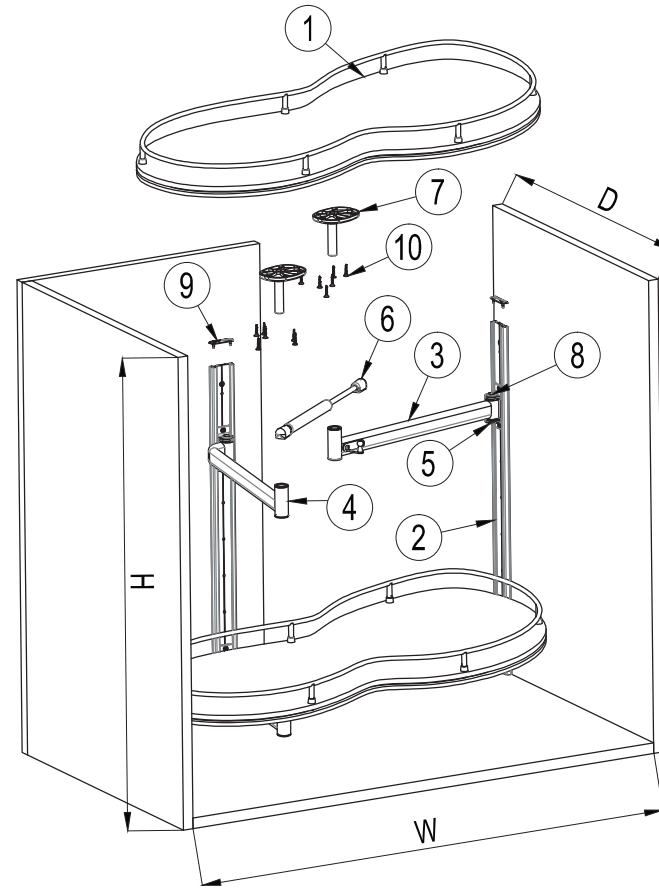

S-3103

S-3105

Turnboard Secret Corner Mechanism Mounting Instructions (Left)

W	Min : 810 mm
D	Min : 460 mm
H	Min : 600 mm
C	Min : 400 mm

KULLANILAN PARÇALAR ITEMS PART		
ADET PCS.	PARÇA RESMİ PART DRAWING	NO
2		1
2		2
2		3
2		4
4		5
2		6
4		7
4		8
2		9
36		10

Direction: Sol-Left

Direction: Sağ-Right