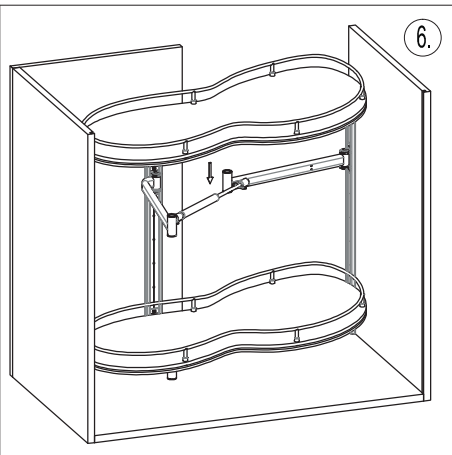

S-3103

S-3105

Turnboard Secret Corner Mechanism Mounting Instructions (Left)

W	Min : 810 mm
D	Min : 460 mm
H	Min : 600 mm
C	Min : 400 mm

KULLANILAN PARÇALAR ITEMS PART		
ADET PCS.	PARÇA RESMİ PART DRAWING	NO
2		1
2		2
2		3
2		4
4		5
2		6
4		7
4		8
2		9
36		10

Direction: Sol-Left

Direction: Sağ-Right