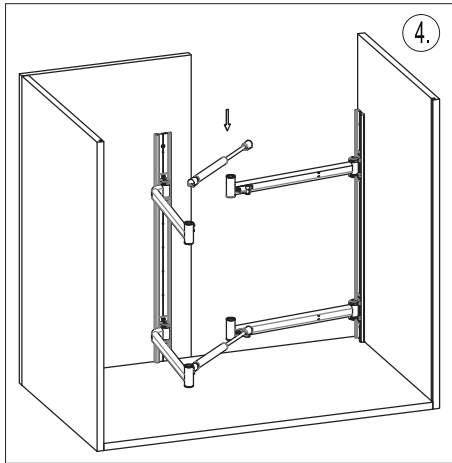

S-3103

S-3105

Turnboard Secret Corner Mechanism Mounting Instructions (Left)

W	Min : 810 mm
D	Min : 460 mm
H	Min : 600 mm
C	Min : 400 mm

KULLANILAN PARÇALAR ITEMS PART		
ADET PCS.	PARÇA RESMİ PART DRAWING	NO
2		1
2		2
2		3
2		4
4		5
2		6
4		7
4		8
2		9
36		10

Direction: Sol-Left

Direction: Sağ-Right