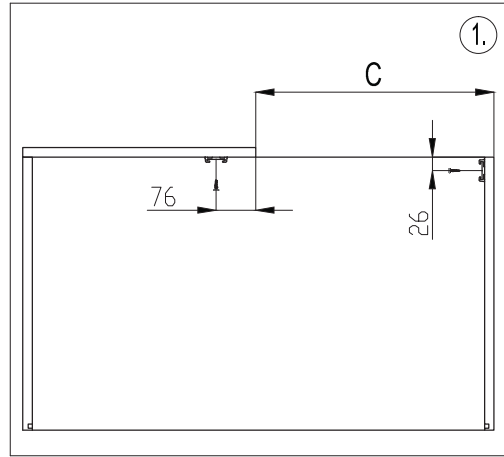

S-3103

S-3105

Turnboard Secret Corner Mechanism Mounting Instructions (Left)

W	Min : 810 mm
D	Min : 460 mm
H	Min : 600 mm
C	Min : 400 mm

KULLANILAN PARÇALAR ITEMS PART		
ADET PCS.	PARÇA RESMİ PART DRAWING	NO
2		1
2		2
2		3
2		4
4		5
2		6
4		7
4		8
2		9
36		10

Direction: Sol-Left

Direction: Sağ-Right