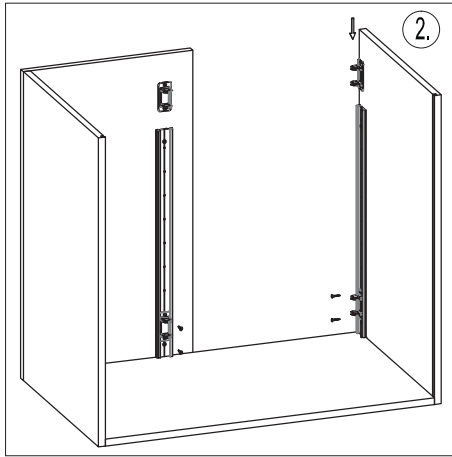

S-3103

S-3105

Turnboard Secret Corner Mechanism Mounting Instructions (Left)

W	Min : 810 mm
D	Min : 460 mm
H	Min : 600 mm
C	Min : 400 mm

KULLANILAN PARÇALAR ITEMS PART		
ADET PCS.	PARÇA RESMİ PART DRAWING	NO
2		1
2		2
2		3
2		4
4		5
2		6
4		7
4		8
2		9
36		10

Direction: Sol-Left

Direction: Sağ-Right