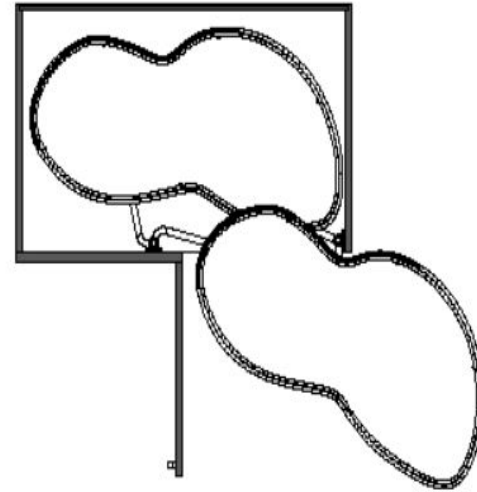

S-3103

S-3105

Turnboard Secret Corner Mechanism Mounting Instructions (Left)

W	Min : 810 mm
D	Min : 460 mm
H	Min : 600 mm
C	Min : 400 mm

KULLANILAN PARÇALAR ITEMS PART		
ADET PCS.	PARÇA RESMİ PART DRAWING	NO
2		1
2		2
2		3
2		4
4		5
2		6
4		7
4		8
2		9
36		10

Direction: Sol-Left

Direction: Sağ-Right