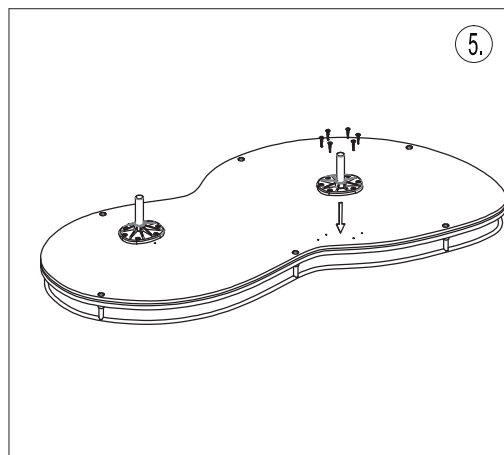

S-3103

S-3105

Turnboard Secret Corner Mechanism Mounting Instructions (Left)

W	Min : 810 mm
D	Min : 460 mm
H	Min : 600 mm
C	Min : 400 mm

KULLANILAN PARÇALAR ITEMS PART		
ADET PCS.	PARÇA RESMİ PART DRAWING	NO
2		1
2		2
2		3
2		4
4		5
2		6
4		7
4		8
2		9
36		10

Direction: Sol-Left

Direction: Sağ-Right